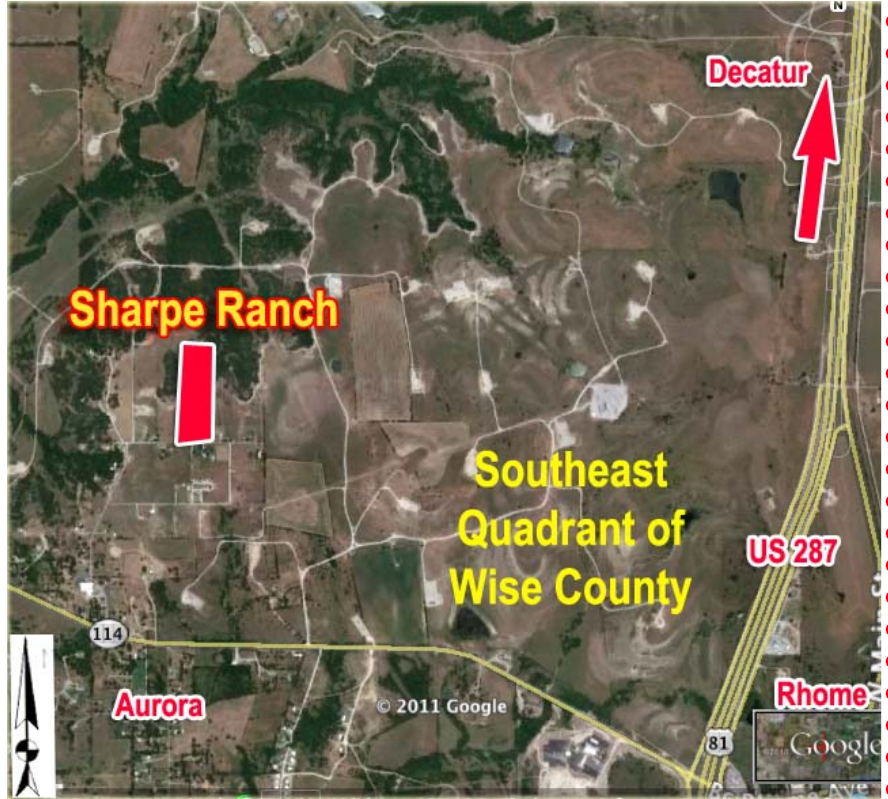

D. A. & Suzanne Sharpe
817-504-6508 or 817-504-6408
Directions: www.dasharpe.com

805 Derting Road East
Aurora, TX 76078-3712
da@dasharpe.com

Wise County is about 25 miles NW of Fort Worth and about 50 miles NW of Dallas

Driving west on HWY 114, about 1.5 miles from US 287, turn right on the Derting Road sign. That's the intersection where the Aurora Baptist Church sign marks it. Our home is about three quarters of a mile up Derting Road. Turn left at our mail box that has our name and address on it.