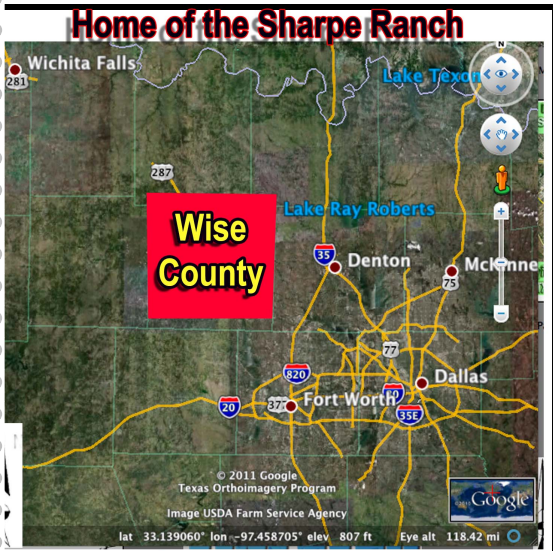

D. A. & Suzanne Sharpe
817-504-6508 or 817-504-6408
Directions: www.dasharpe.com

805 Derting Road East
Aurora, TX 76078-3712
da@dasharpe.com

Wise County is about 25 miles NW of Fort Worth and about 50 miles NW of Dallas

Driving west on HWY 114, about 1.5 miles from US 287, turn right on the Derting Road sign. That's the intersection where the Aurora Baptist Church sign marks it. Our home is about three quarters of a mile up Derting Road. Turn left at our mail box that has our name and address on it.